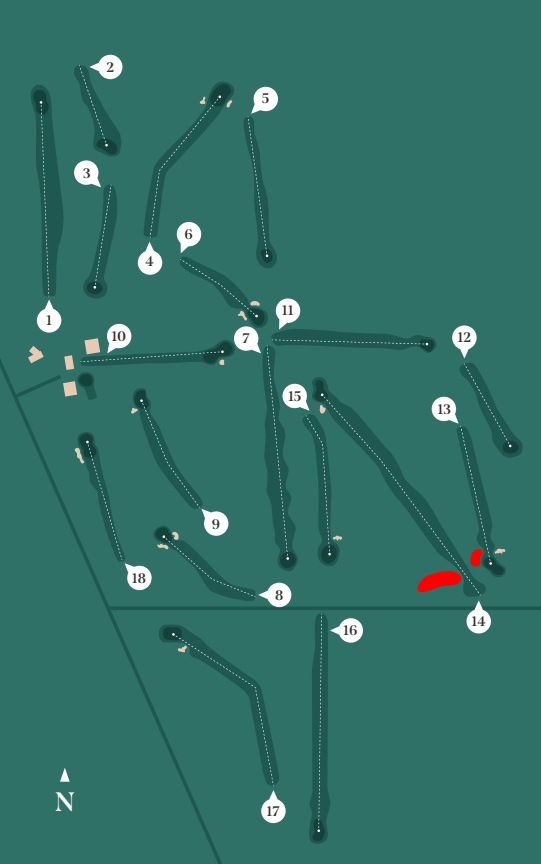

BENONA SHORES

HOLE	1	2	3	4	5	6	7	8	9	OUT		10	11	12	13	14	15	16	17	18	IN	TOT	HCP	NET
BLACK TEES	386	128	151	337	211	140	347	177	183	2060	INITIALS	215	229	135	215	400	210	333	393	190	2320	4380		
TAN TEES	374	112	136	312	186	124	320	162	170	1896		175	205	120	183	395	192	329	380	170	2149	4045		
GREEN TEES	363	87	120	280	150	103	300	141	143	1687		140	177	100	171	325	135	300	325	136	1809	3496		
HANDICAP	4	18	5	11	3	17	16	9	14			12	7	15	6	2	8	13	1	10				
PAR	4	3	3	4	3	3	4	3	3	30		3	3	3	3	4	3	4	4	3	30	60		

DATE _____ SCORER _____ ATTEST _____

COURSE RATING / SLOPE: ■ BLACK 60/93 ■ TAN 58/91 ■ GREEN 58/91

Course Rules

- ▶ Ring bell when clear on #1.
- ▶ Ring bell before putting on #4.
- ▶ Out of bounds is defined by split rail fence or white markers on 12, 13, 16 & 17.
- ▶ Replace divots, repair ball marks, and rake traps.
- ▶ Carts must be kept at least 30 feet from greens and tees.
- ▶ Slow players must allow faster players to play through.
- ▶ No one under 16 allowed to drive gas carts.

Benona Shores Golf Course
3410 Scenic Dr. Shelby, MI 49455

231.861.2098
benonashores.com